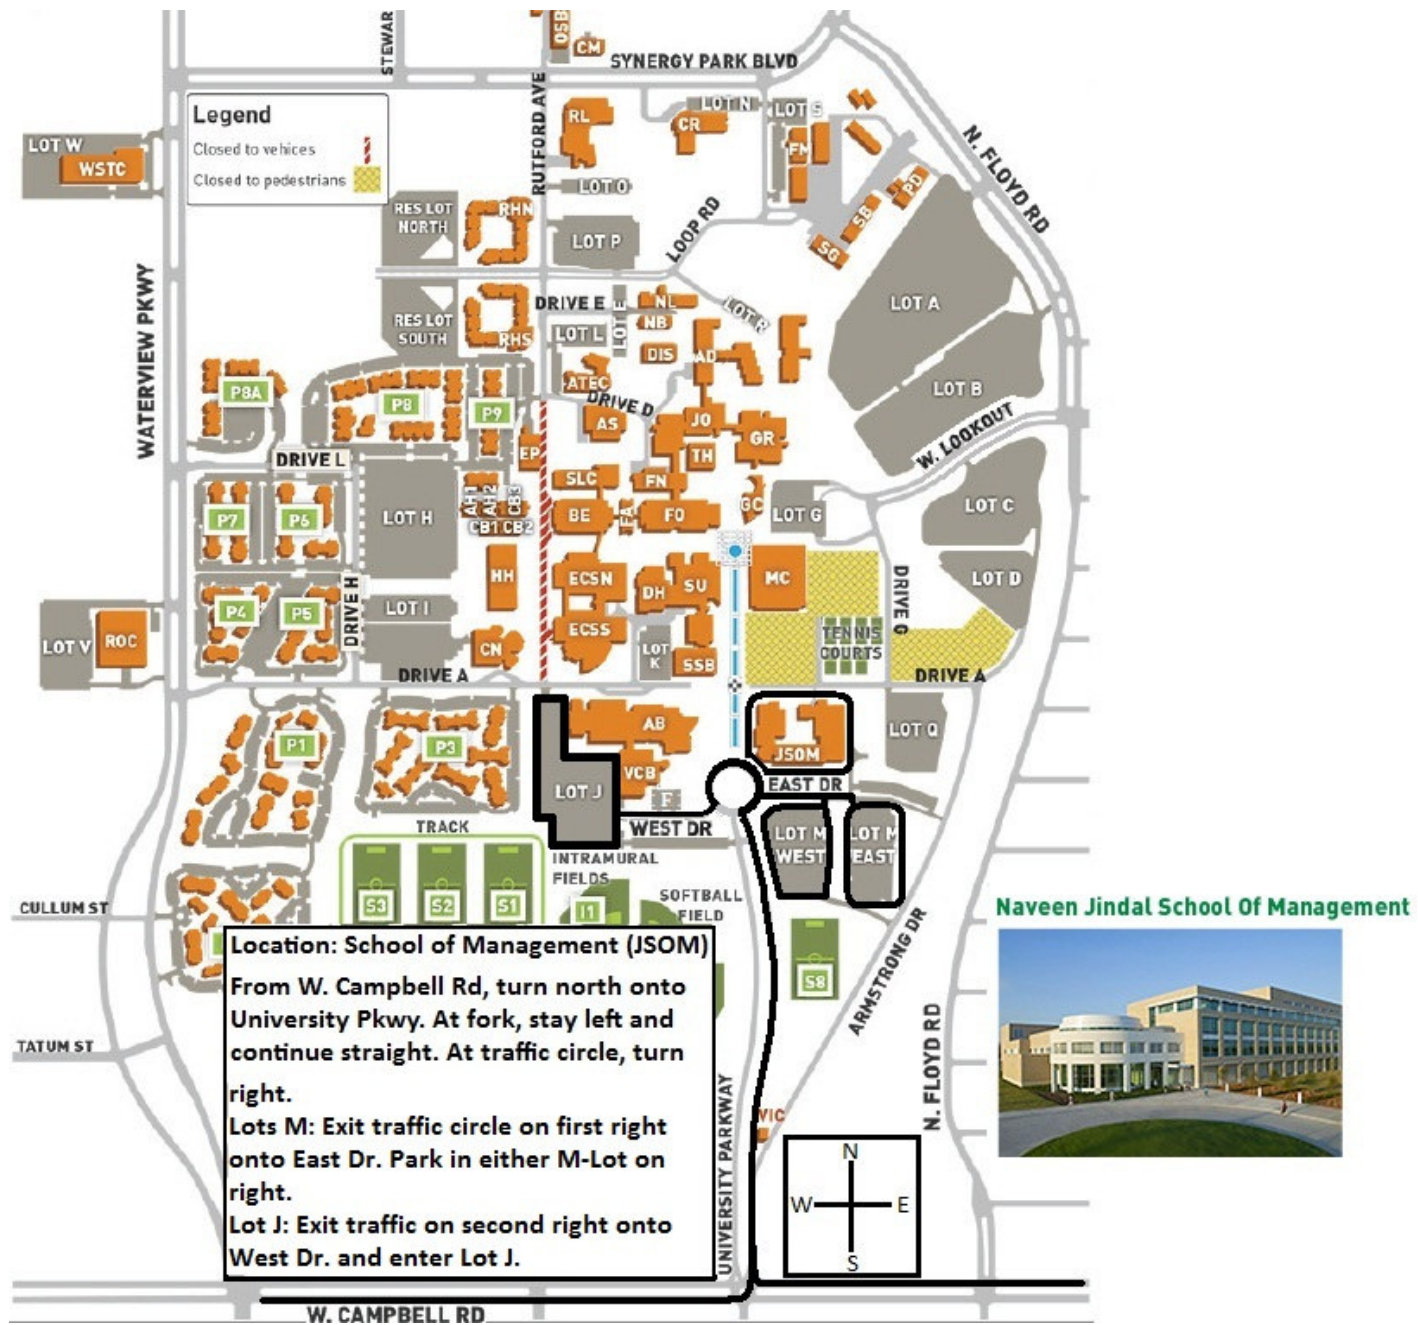

The contest rooms are in the School of Management (SOM) and you will receive the room assignment on the registration.

Directions:

Option 1

1. Enter at University Parkway on Campbell road (with arrow on the attached map).
2. At the visitor information booth, keep right.
3. The Parking Lot M and Q (with blue frame on the map) is on your left.

Option 2

1. Enter at Drive A on the Waterview Parkway (with arrow on the attached map).
2. Following the arrow on the attached map.
3. You will hit to parking lot M first.

PLEASE PARK ON (We will receive the update from UTD on the week of the contest)!

Please check back later.

 Building/parking location

Building	Rooms
SOM	1.110
SOM	1.118
SOM	2.102
SOM	2.103
SOM	2.107
SOM	2.802
SOM	2.803
SOM	2.804
SOM	2.901
SOM	2.902
SOM	2.903
SOM	2.904

Enter here

12:30 PM - 01:00 PM: [Registration](#)

01:00 PM - 01:20 PM: [Contestant Briefing](#) **SOM Room 1.118**

01:30 PM - 03:00 PM: Contest in the rooms with room number on it

03:15 PM - 03:45 PM: [Pre-award Activity](#) **Auditorium 1.118**

03:45 PM - 04:30 PM [Award Ceremony](#) Auditorium 1.118